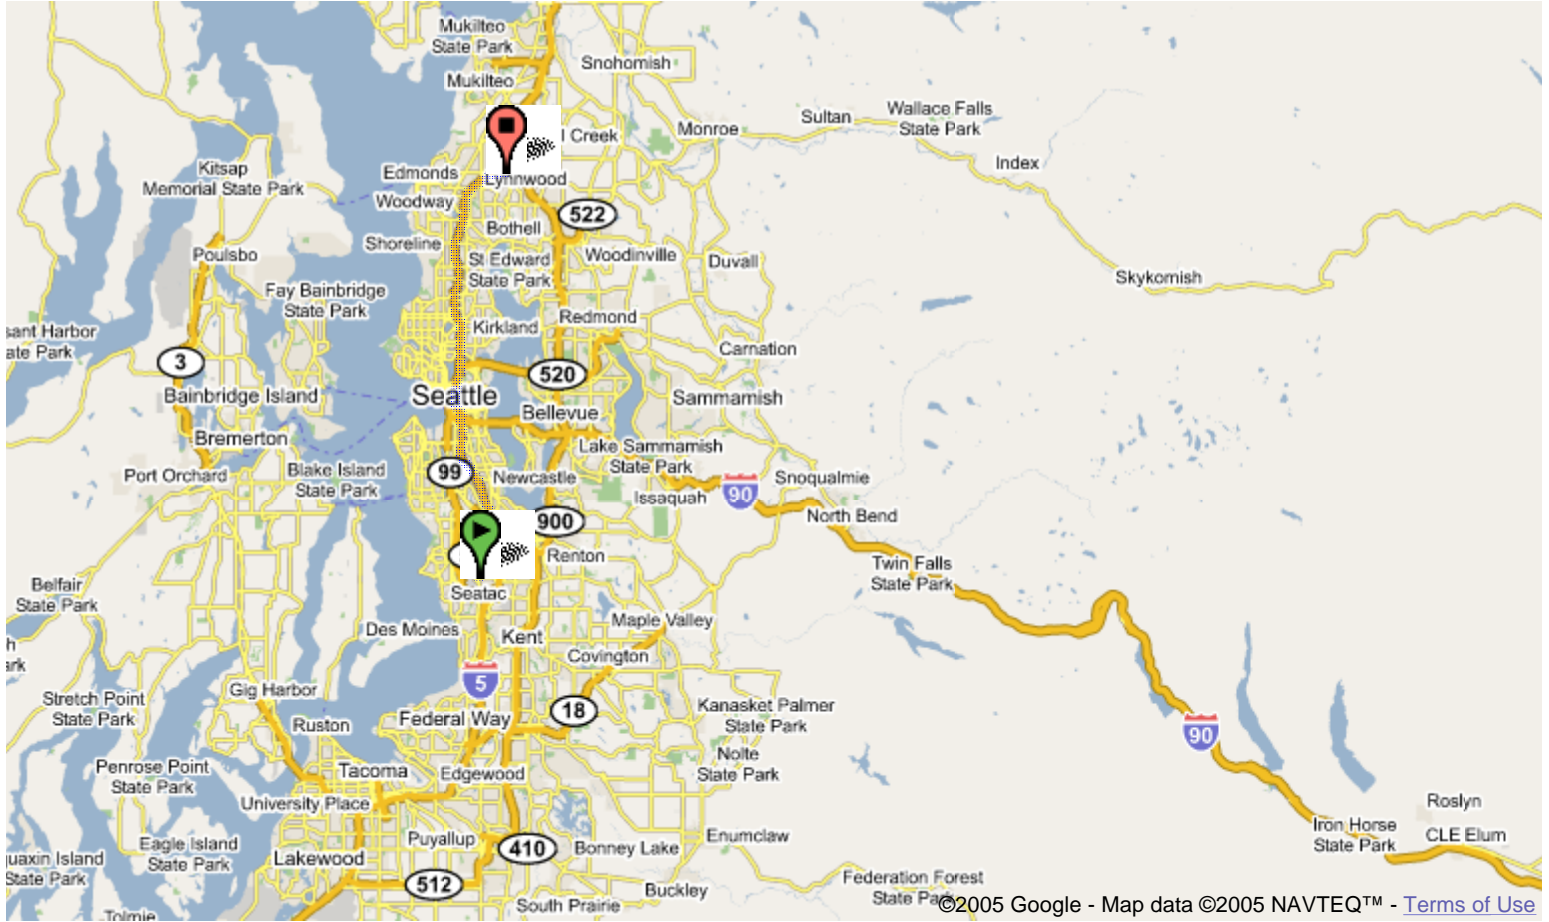

Start address: **17801 International Blvd
Seattle, WA 98188**
 End address: **2006 196th St SW
Lynnwood, WA 98036**
 Distance: **30.5 mi (about 42 mins)**

- | | |
|-----|---|
| 1. | Head north from International Blvd - go 1.3 mi |
| 2. | Bear right into the WA-518 E entry ramp to Renton (I-405)/(I-5) - go 1.1 mi |
| 3. | Take the I-5 N ramp to Seattle - go 27 mi |
| ... | |
| 4. | Take the Alderwood Mall Pkwy exit 181B to 196th St SW (WA-524) - go 0.4 mi |
| 5. | Bear right at Alderwood Mall Pky - go 0.4 mi |
| 6. | Turn right at 196th St SW - go 0.4 mi |

These directions are for planning purposes only. You may find that construction projects, traffic, or other events may cause road conditions to differ from the map results.

Map data ©2005 NAVTEQ™, Tele Atlas